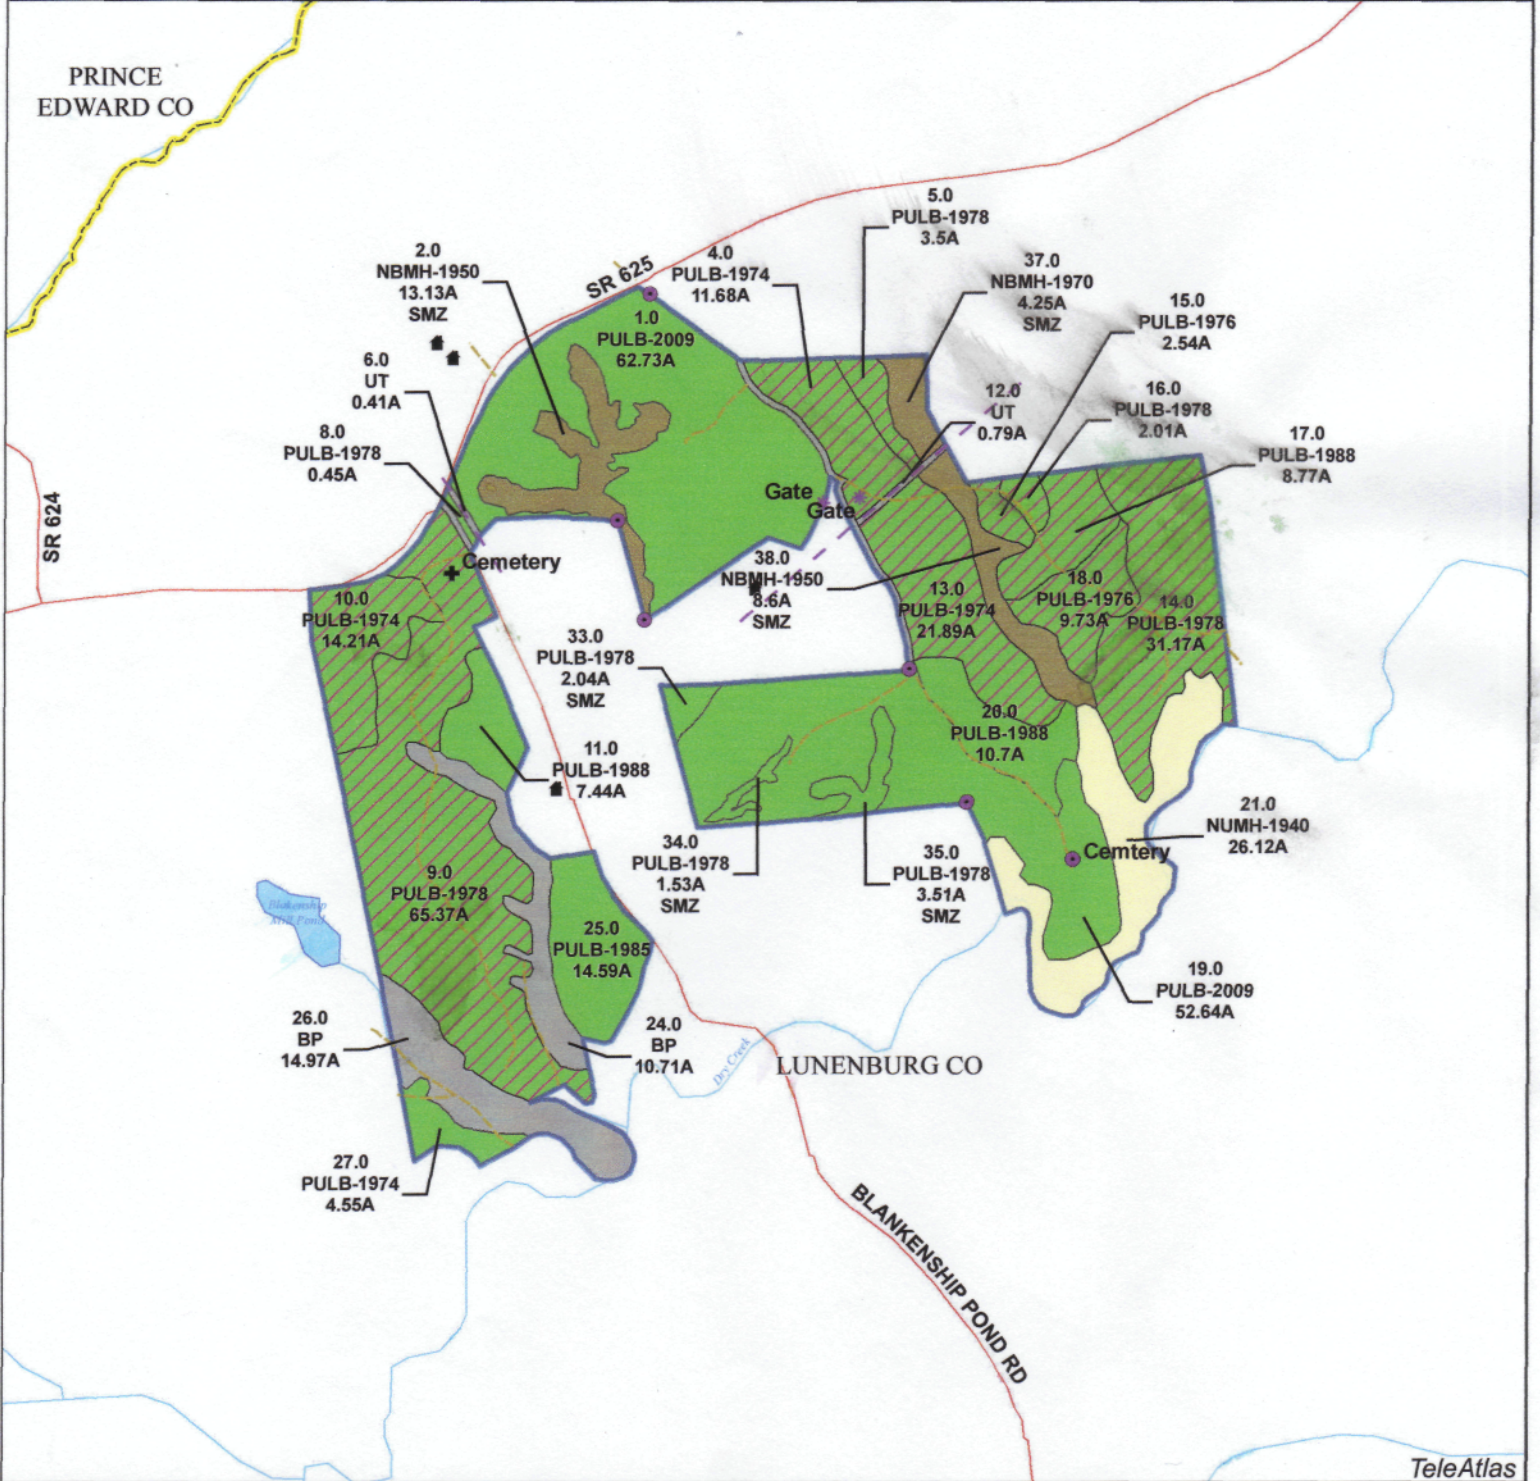

TIMBERVEST

## Compartment 1 Lunenburg County, VA 412.88 Acres

Timbervest Partners, LP  
Countryside Purchase Unit

Mapping #001366  
Accounting #011901

Stand Nomenclature		Stand Origin Codes
Stand #	[Diagram of a stand polygon]	P = Planted
Description		N = Natural
Acreage		Land Type Codes
		B = Bottomland
		L = Lowland
		U = Upland
		O = Old Field
		S = Slope
Stand Origin		(N) (B) (MH) / (MP) - (74)
Land Type		
Dominant Species		
Secondary Species		

**Note:**

- Road polygons are not annotated
- Stand type acres report restricted to compartment area of interest
- Road data is not digitized & has been provided via ESDI data & maps

Stand Types (total acres)	
[Grey box]	Non Timbered (29.73 acres)
[Brown box]	Natural Bottomland (25.98 acres)
[Yellow box]	Natural Upland (26.12 acres)
[Green box]	Planted Upland (331.05 acres)
[Hatched box]	Thinned (170.87 acres)

TeleAtlas