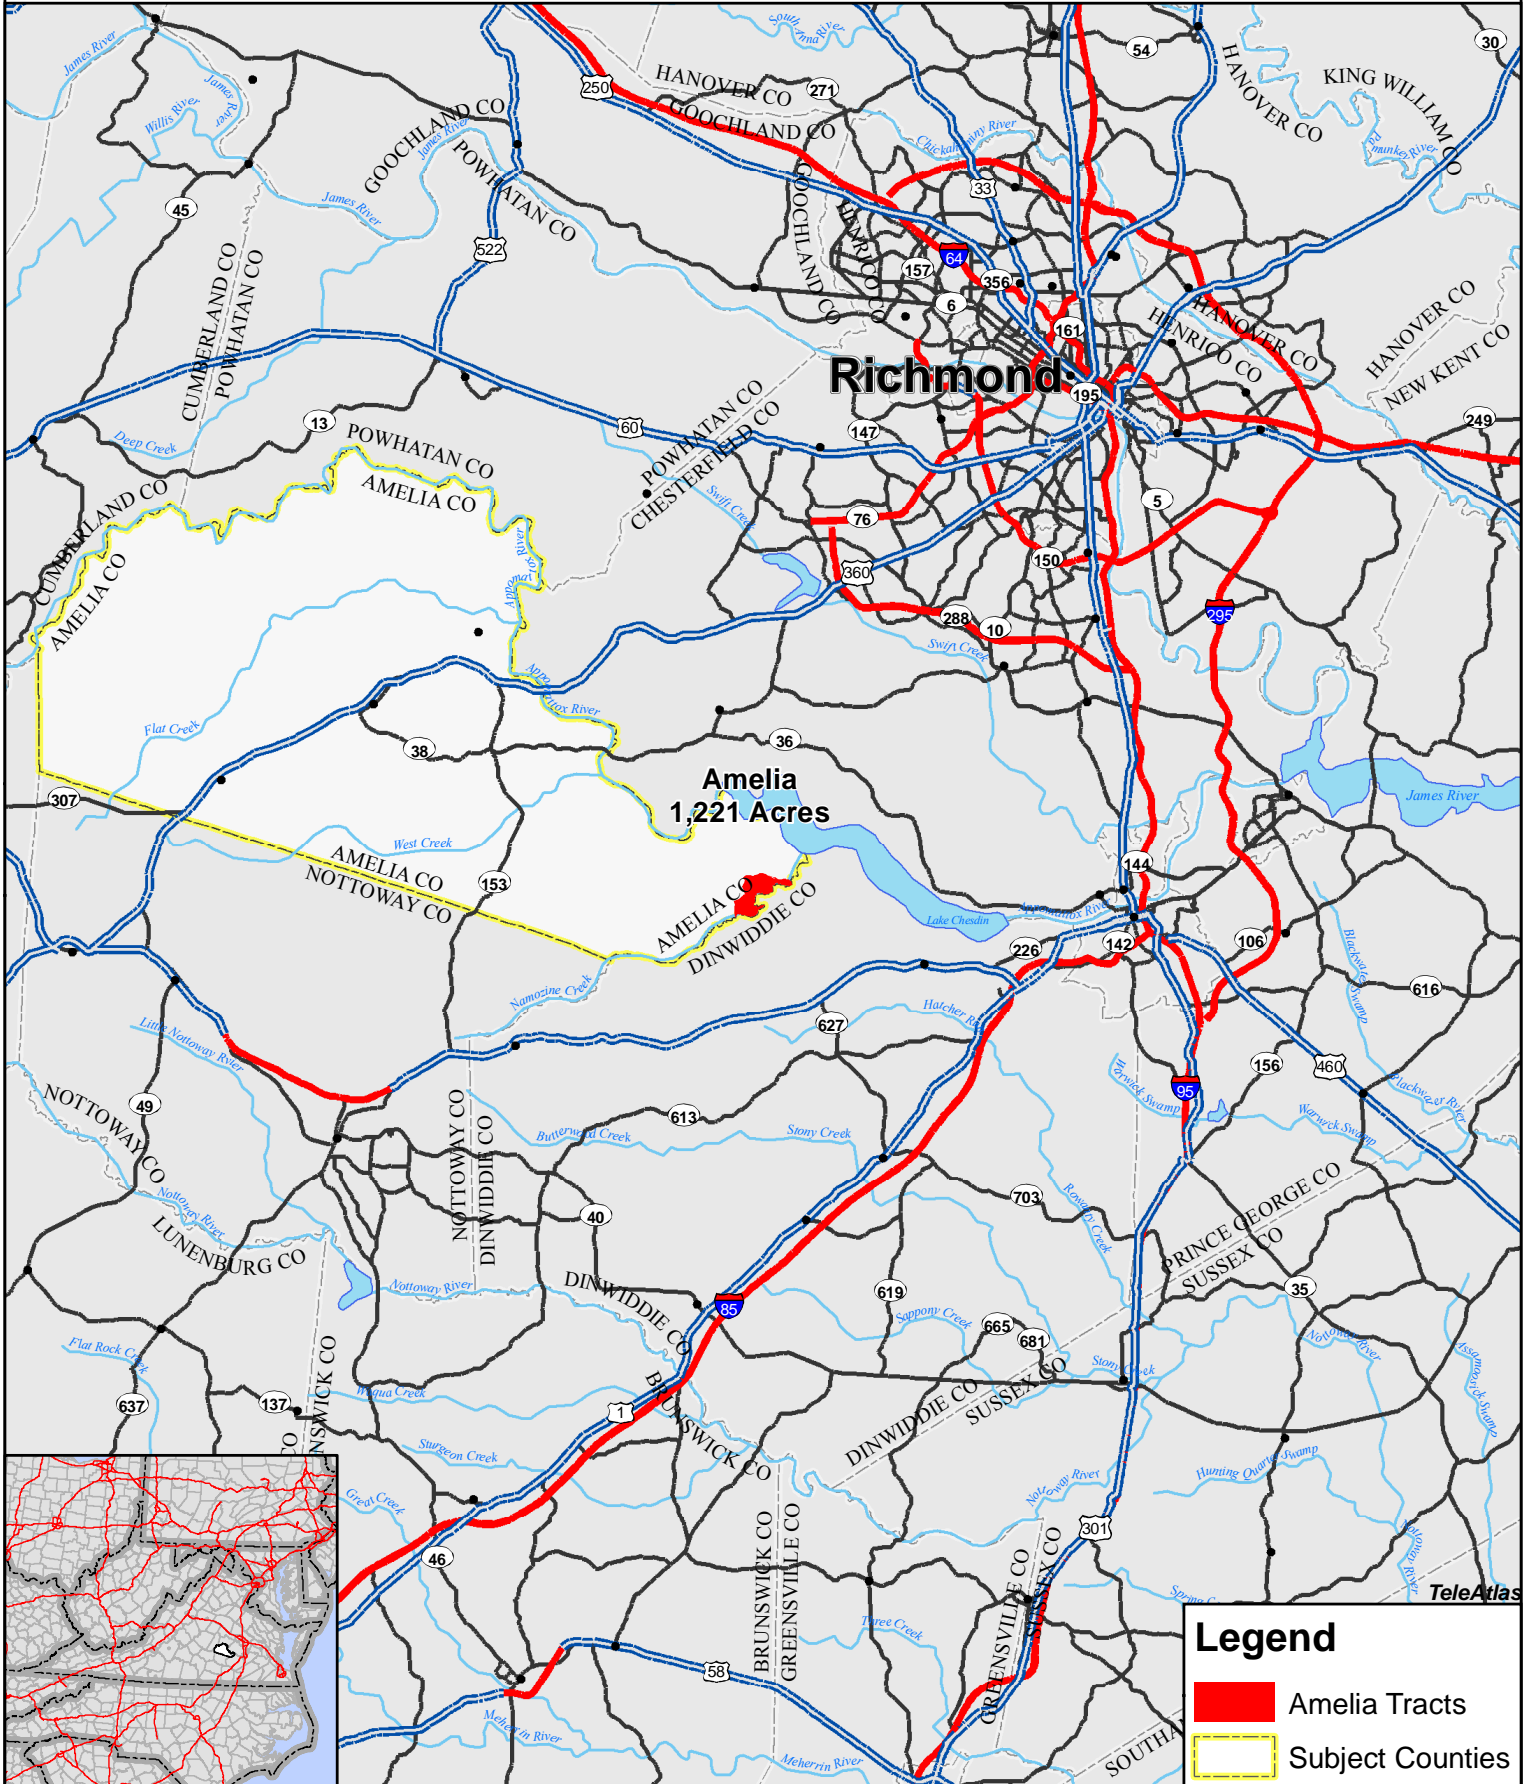

TIMBERVEST

Amelia Purchase Unit

TimberVest Partners, LP

Amelia County, VA

1,221 Acres

Legend

- Amelia Tracts
- Subject Counties