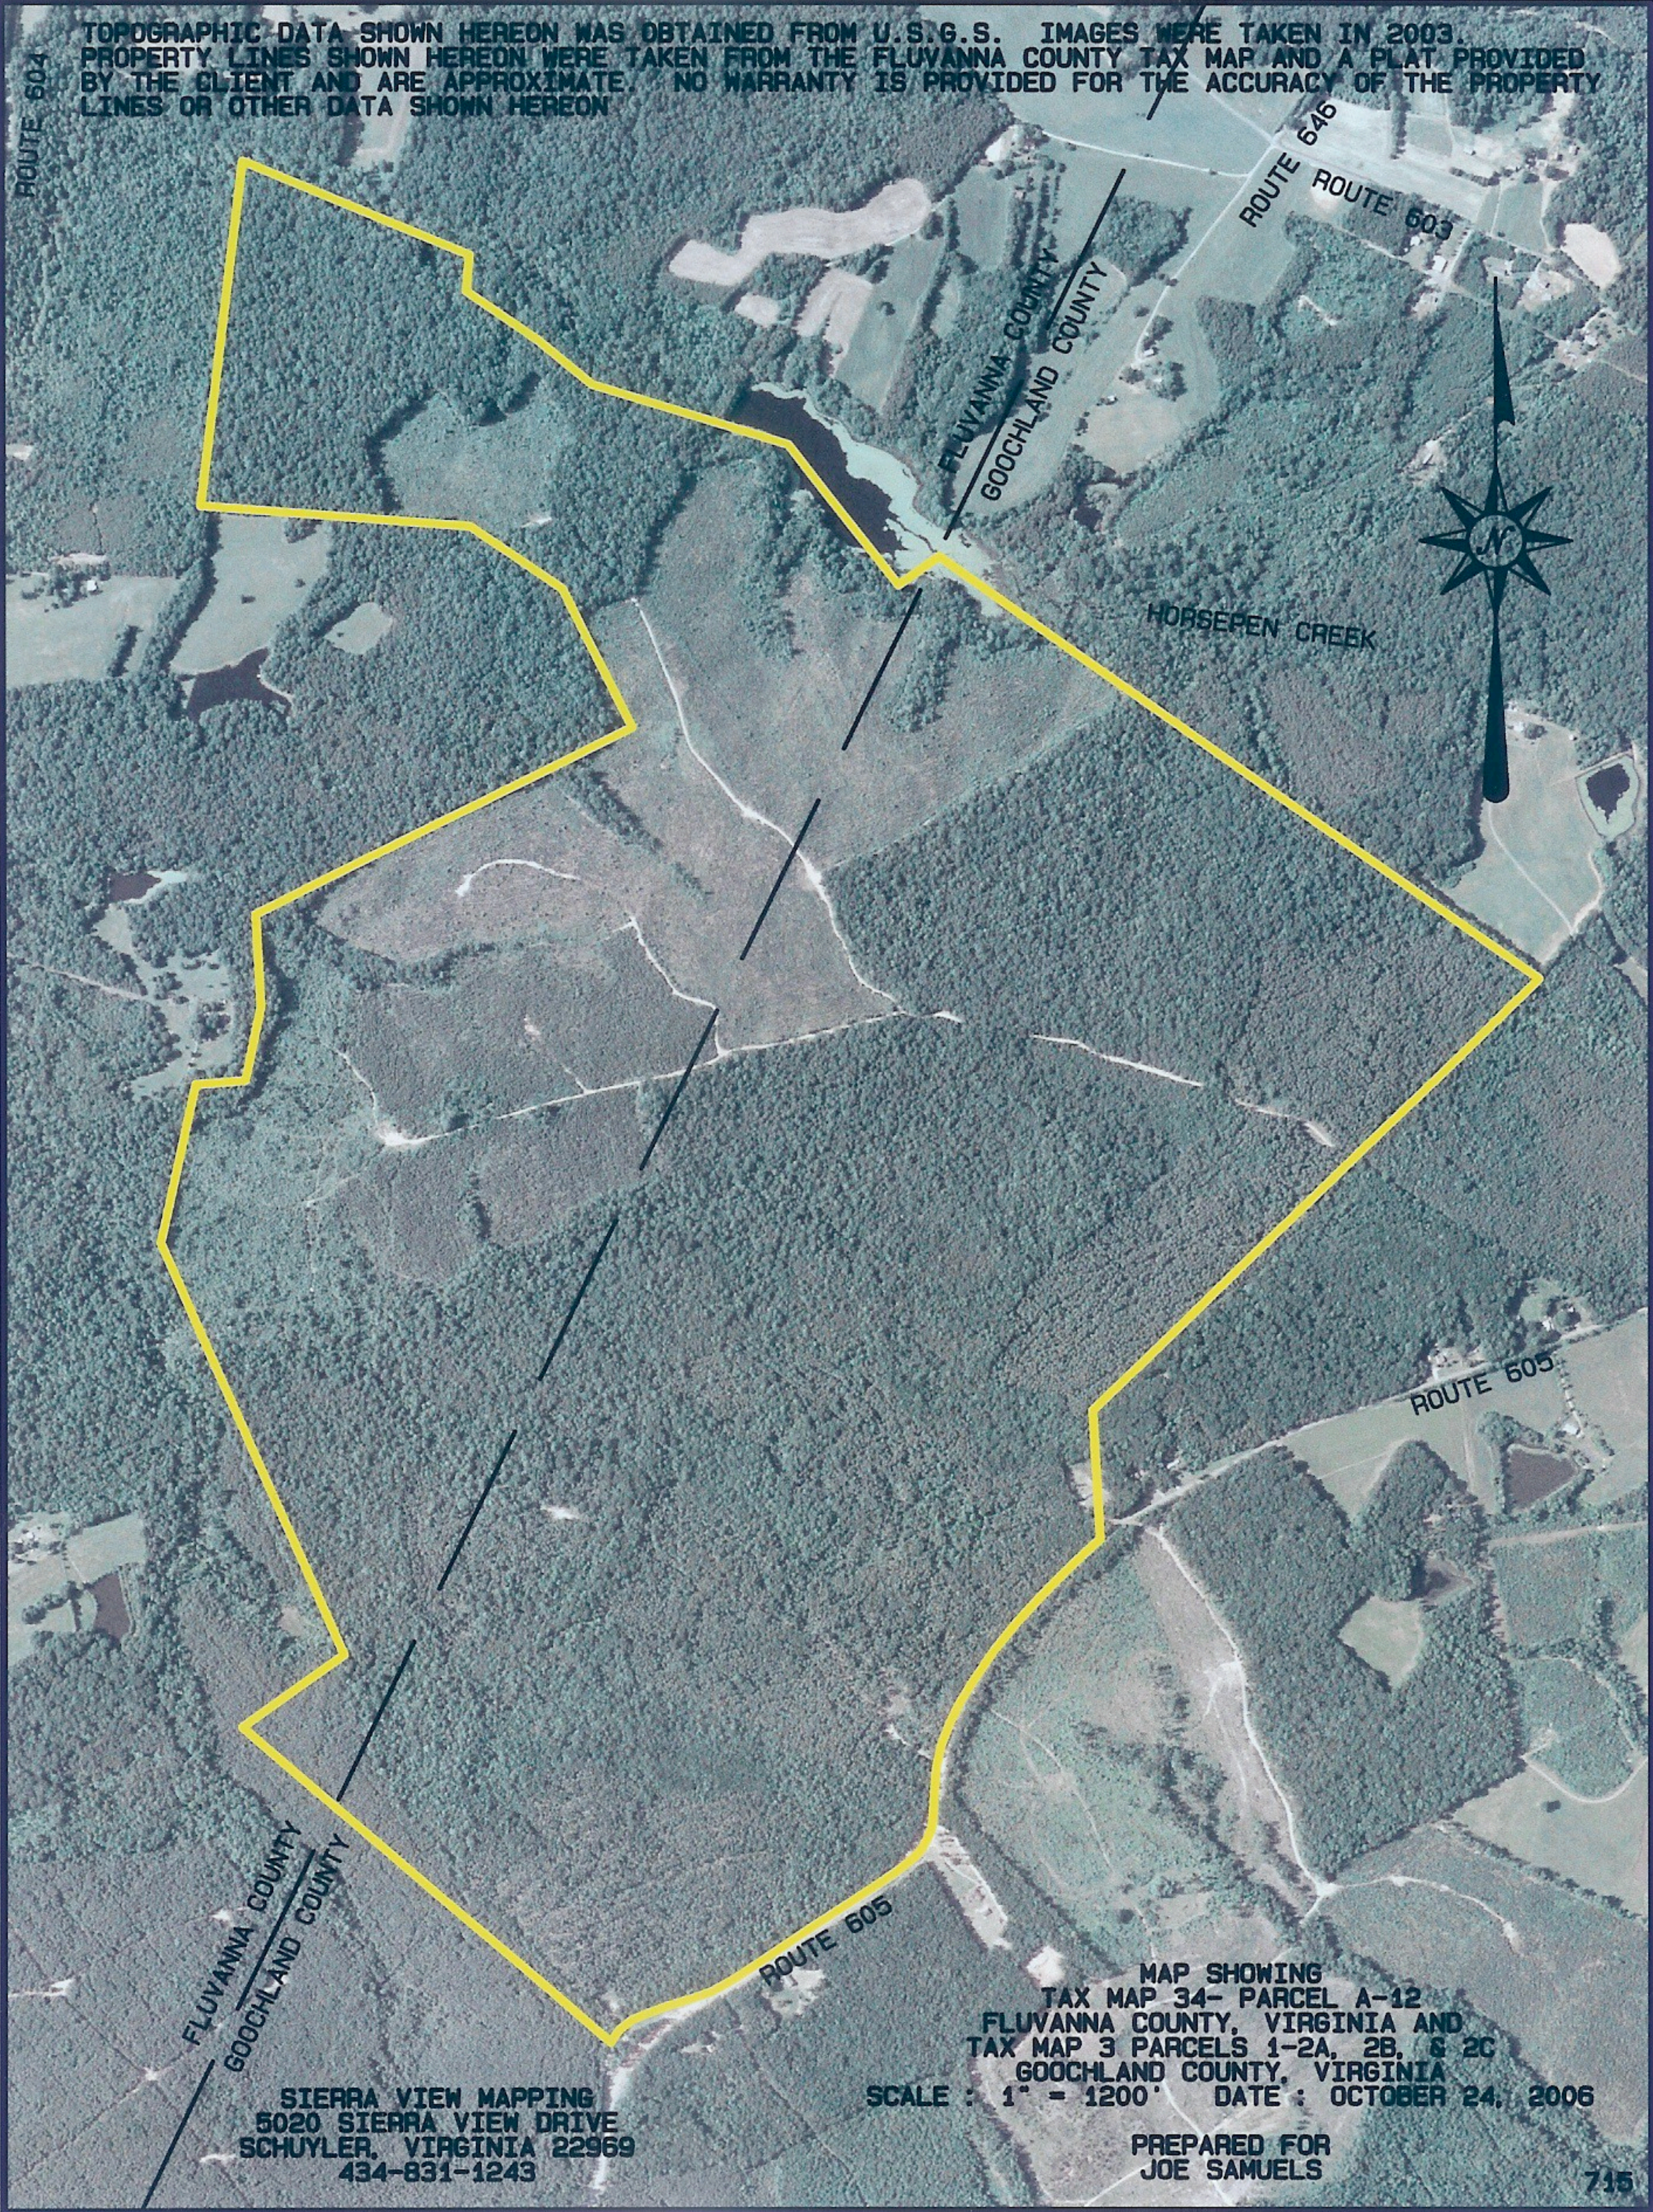

TOPOGRAPHIC DATA SHOWN HEREON WAS OBTAINED FROM U.S.G.S. IMAGES WERE TAKEN IN 2003.
PROPERTY LINES SHOWN HEREON WERE TAKEN FROM THE FLUVANNA COUNTY TAX MAP AND A PLAT PROVIDED
BY THE CLIENT AND ARE APPROXIMATE. NO WARRANTY IS PROVIDED FOR THE ACCURACY OF THE PROPERTY
LINES OR OTHER DATA SHOWN HEREON

FLUVANNA COUNTY
GOOCHLAND COUNTY

SIERRA VIEW MAPPING
5020 SIERRA VIEW DRIVE
SCHUYLER, VIRGINIA 22969
434-831-1243

MAP SHOWING
TAX MAP 34- PARCEL A-12
FLUVANNA COUNTY, VIRGINIA AND
TAX MAP 3 PARCELS 1-2A, 2B, & 2C
GOOCHLAND COUNTY, VIRGINIA
SCALE : 1" = 1200' DATE : OCTOBER 24, 2006