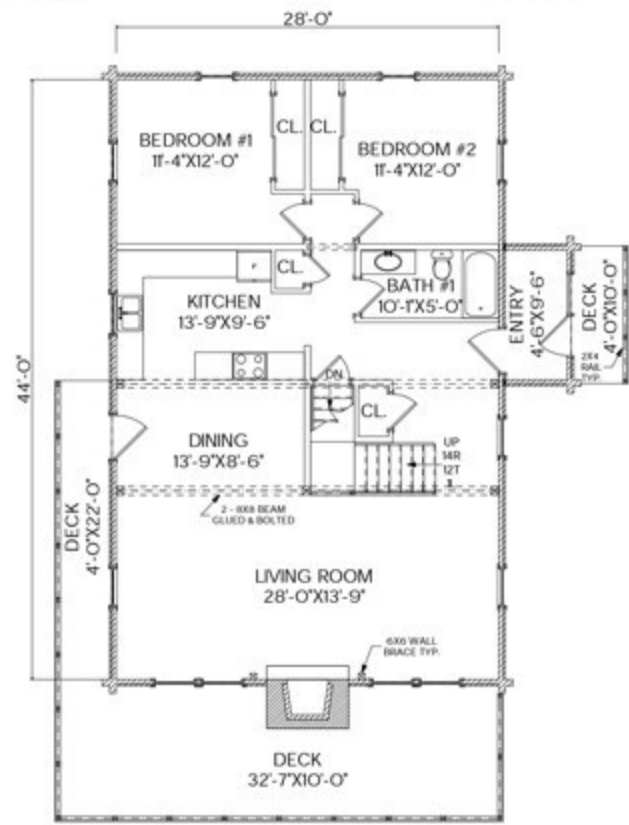

MOOSEHEAD CEDAR LOG HOMES

The Mountaineer

Sq. Ft.: 2,205
 Size: 28'Wx44'L
 Baths: 2
 Bedrooms: 3

FIRST FLOOR

SECOND FLOOR