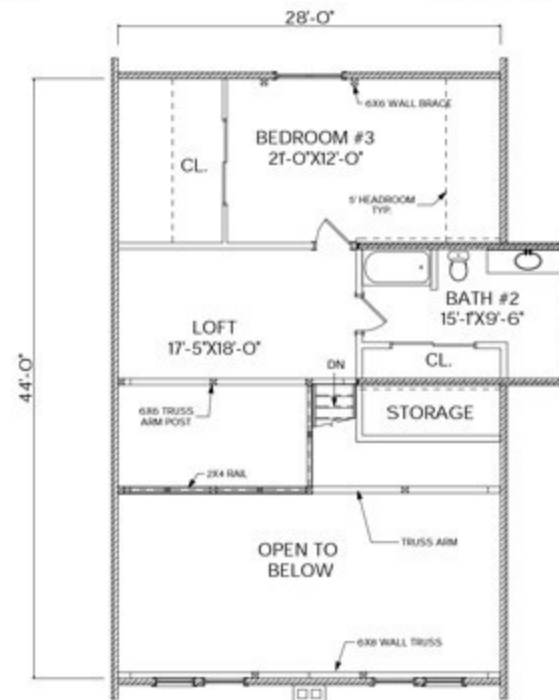

MOOSEHEAD CEDAR LOG HOMES

The Mountaineer

Sq. Ft.: 2,205
 Size: 28'Wx44'L
 Baths: 2
 Bedrooms: 3

FIRST FLOOR

SECOND FLOOR